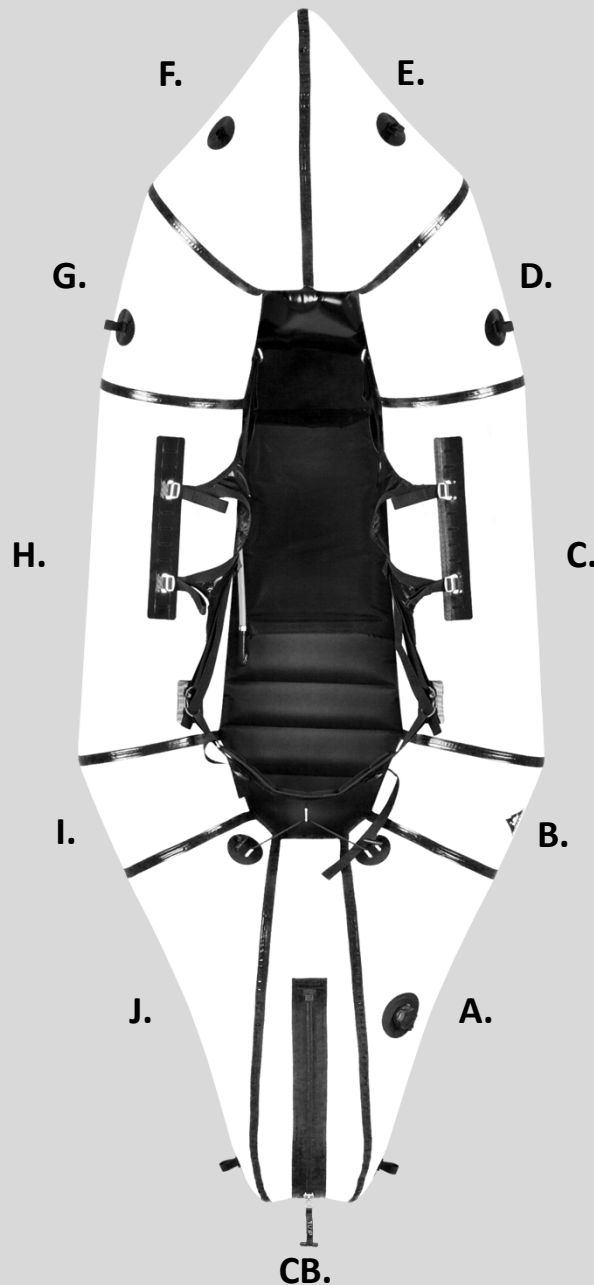

Eleven Panel Boats: Custom Multicolor Ordering Instructions

1. Select a color for each of the eleven (11) panels.
2. Add your custom color instructions to your order in the “customer notes” field at checkout, specifying a color for each panel (A-J +CB).

Example: A. Red B. Red C. Nautical blue D. Yellow E. Yellow F. Yellow G. Yellow H. Nautical blue I. Red J. Red CB. Nautical blue

COLOR OPTIONS AVAILABLE

210 DENIER NYLON

- Nautical Blue 
- Sierra Red 
- Cedar Green 
- Bright Yellow 
- Black* 
- Arctic Blue** 
- Lime Green** 

200 DENIER VECTRAN

- Sierra Red 
- Cedar Green 
- Bright Yellow 

400 DENIER VECTRAN

- Sierra Red 
- Cedar Green 
- Black* 
- Lime Green** 

*Black available only as an accent (5 panels max, no C or H)

** Arctic Blue and Lime Green available while supplies last