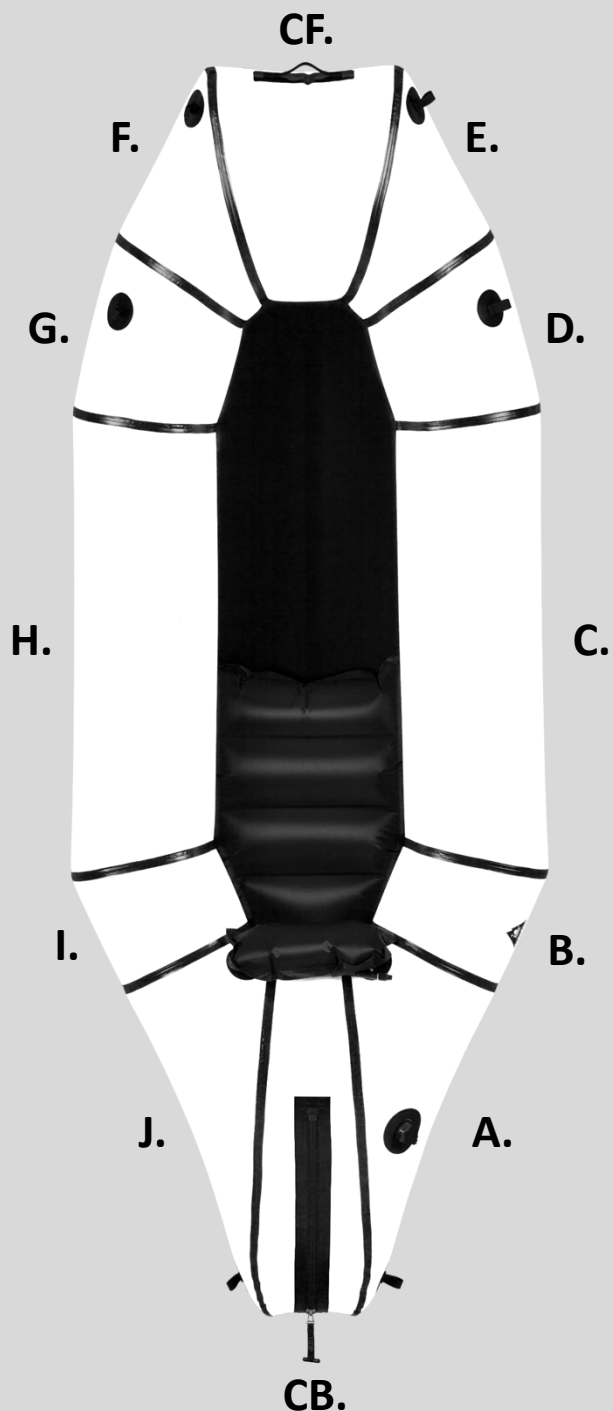

Twelve Panel Boats (Except Forager): Custom Multicolor Ordering Instructions

1. Select a color for each of the twelve (12) panels.
2. Add your custom color instructions to your order in the “customer notes” field at checkout, specifying a color for each panel (A-J +CB).

Example: A. Red B. Red C. Nautical Blue D. Yellow E. Yellow F. Yellow G. Yellow H. Nautical Blue I. Red J. Red CB. Nautical Blue CF. Red

COLOR OPTIONS AVAILABLE

210 DENIER NYLON

- Nautical Blue 
- Sierra Red 
- Cedar Green 
- Bright Yellow 
- Black* 
- Arctic Blue** 
- Lime Green** 

200 DENIER VECTRAN

- Sierra Red 
- Cedar Green 
- Bright Yellow 

400 DENIER VECTRAN

- Sierra Red 
- Cedar Green 
- Black* 
- Lime Green** 

*Black available only as an accent (5 panels max, no C or H)

** Arctic Blue and Lime Green available while supplies last