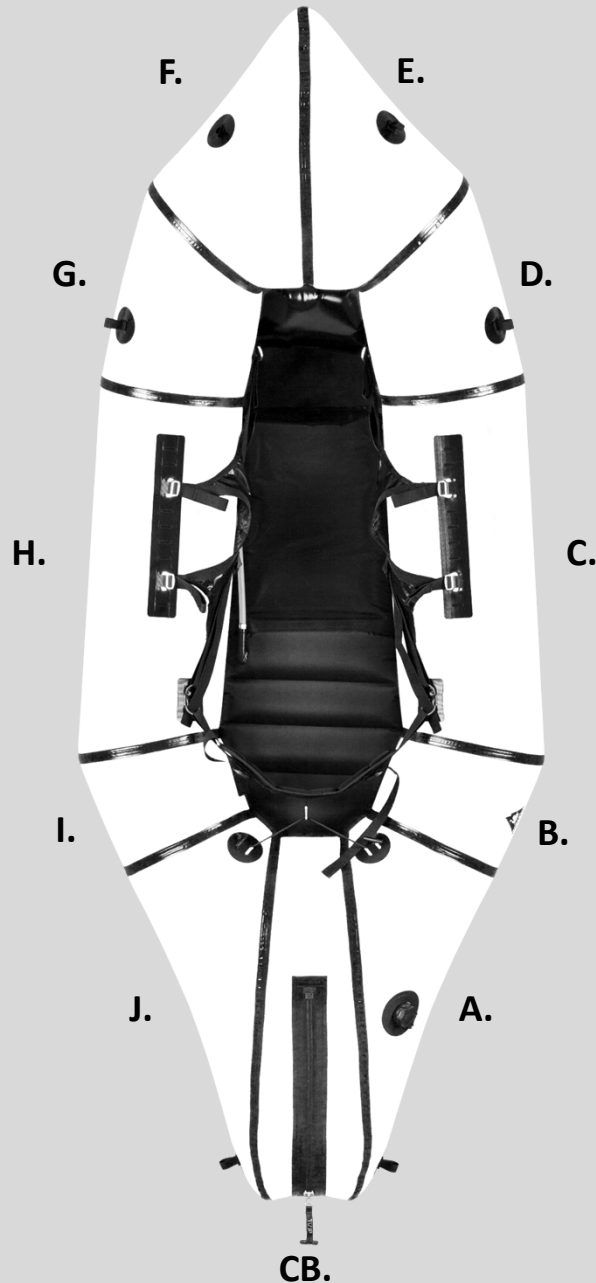

Eleven Panel Boats: Custom Multicolor Ordering Instructions

1. Select a color for each of the eleven (11) panels.
2. Add your custom color instructions to your order in the “customer notes” field at checkout, specifying a color for each panel (A-J +CB).

Example: A. Red B. Red C. Nautical blue D. Yellow E. Yellow F. Yellow G. Yellow H. Nautical blue I. Red J. Red CB. Nautical blue

COLOR OPTIONS AVAILABLE

210 DENIER NYLON

- Nautical Blue 
- Sierra Red 
- Cedar Green 
- Bright Yellow 
- Black* 
- Arctic Blue** 

200 DENIER VECTRAN

- Sierra Red 
- Cedar Green 
- Bright Yellow 

400 DENIER VECTRAN

- Sierra Red 
- Cedar Green 
- Black* 
- Lime Green** 

*Black available only as an accent (5 panels max, no C or H)

** Arctic Blue and Lime Green available while supplies last