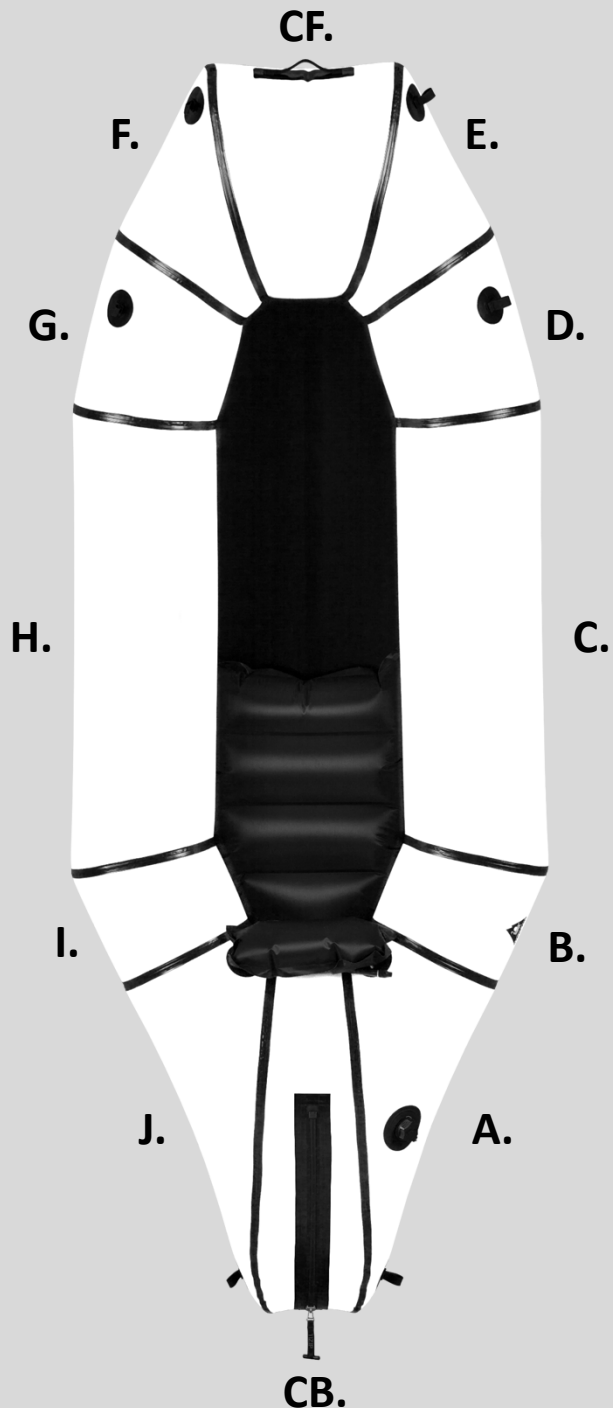

# Twelve Panel Boats (Except Forager): Custom Multicolor Ordering Instructions

1. Select a color for each of the twelve (12) panels.
2. Add your custom color instructions to your order in the “customer notes” field at checkout, specifying a color for each panel (A-J +CB).