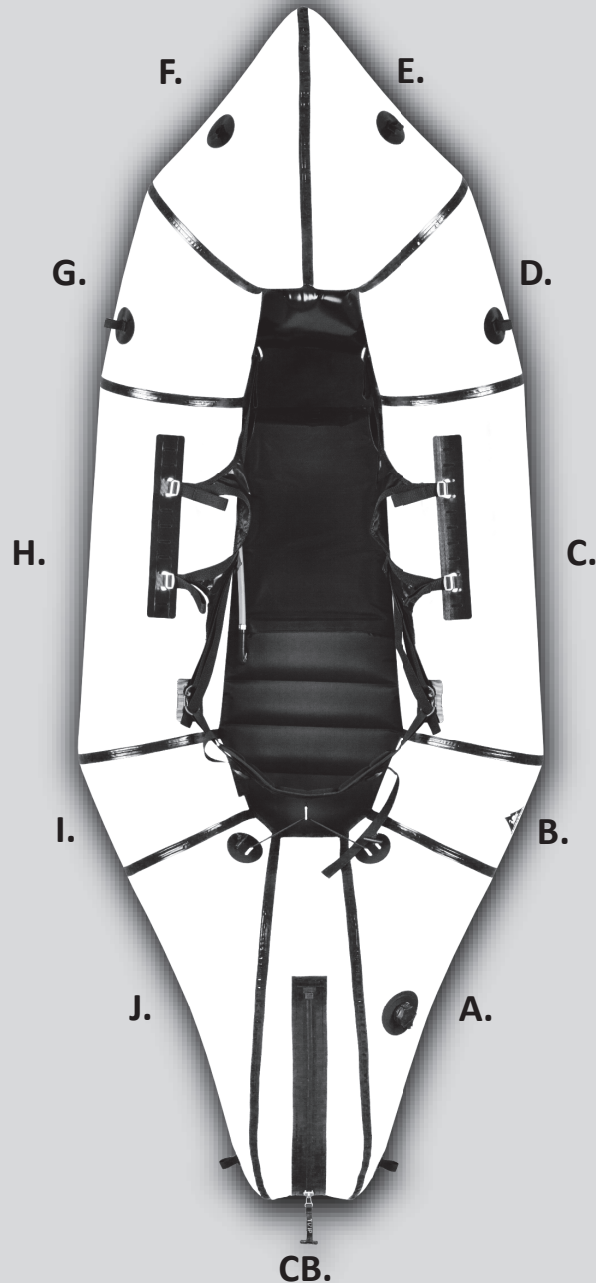

Eleven Panel Boats: Custom Multicolor Ordering Instructions

1. Select a color for each of the eleven (11) panels.
2. Add your custom color instructions to your order in the “customer notes” field at checkout, specifying a color for each panel (A-J +CB).

Example: A. Red B. Red C. Nautical blue D. Yellow E. Yellow F. Yellow G. Yellow H. Nautical blue I. Red J. Red CB. Nautical blue

COLOR OPTIONS AVAILABLE

210 DENIER NYLON

- Nautical Blue 
- Sierra Red 
- Cedar Green 
- Bright Yellow 
- Black* 
- Arctic Blue** 

200 DENIER VECTRAN

- Sierra Red 
- Cedar Green 

400 DENIER VECTRAN

- Sierra Red 
- Cedar Green 
- Black* 
- Lime Green** 

*Black available only as an accent (5 panels max, no C or H)

** Arctic Blue and Lime Green available while supplies last