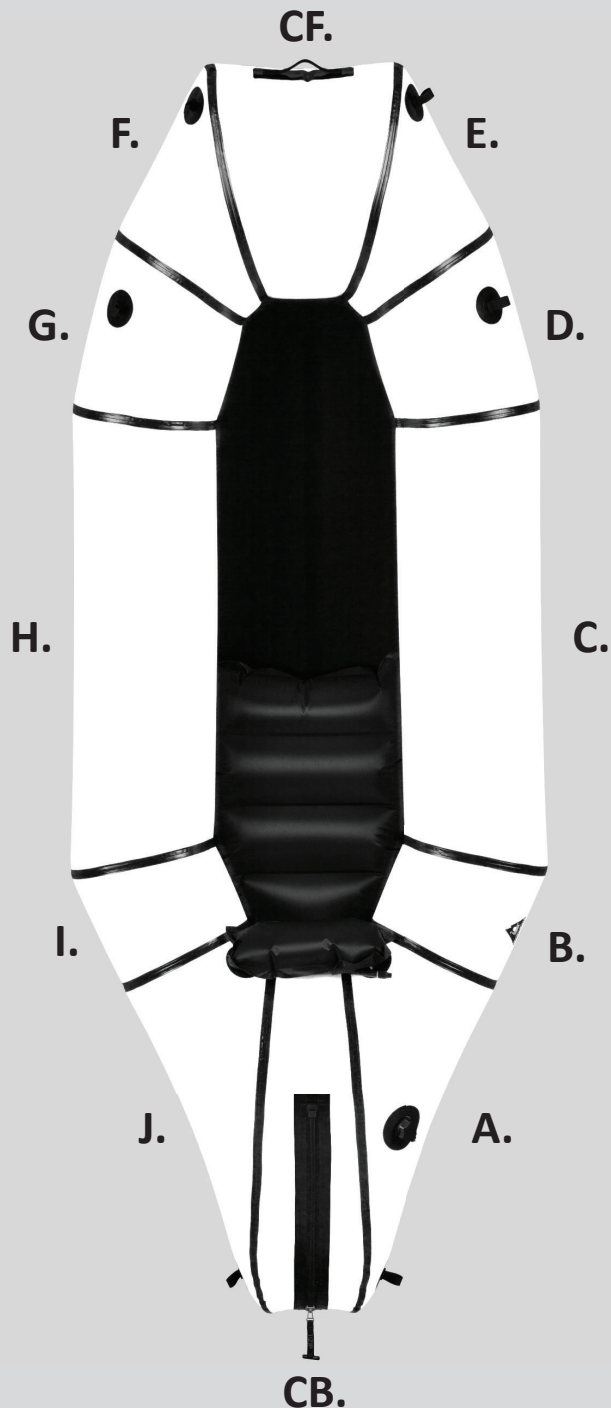

Twelve Panel Boats (Except Forager): Custom Multicolor Ordering Instructions

1. Select a color for each of the twelve (12) panels.
2. Add your custom color instructions to your order in the “customer notes” field at checkout, specifying a color for each panel (A-J +CB).

Example: A. Red B. Red C. Nautical Blue D. Yellow E. Yellow F. Yellow G. Yellow H. Nautical Blue I. Red J. Red CB. Nautical Blue CF. Red

COLOR OPTIONS AVAILABLE

210 DENIER NYLON

- Nautical Blue 
- Sierra Red 
- Cedar Green 
- Bright Yellow 
- Black* 
- Arctic Blue** 

200 DENIER VECTRAN

- Sierra Red 
- Cedar Green 

400 DENIER VECTRAN

- Sierra Red 
- Cedar Green 
- Black* 
- Lime Green** 

*Black available only as an accent (5 panels max, no C or H)

** Arctic Blue and Lime Green available while supplies last